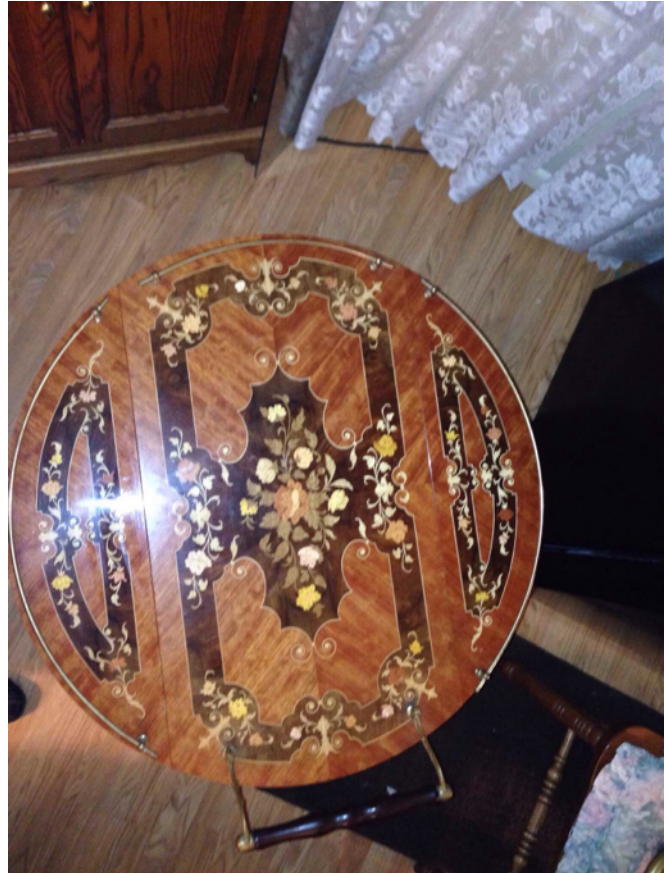

Tea Cart, Italian

Location: House • Great Room
Condition: Excellent

Size:

Title: Tea Cart, Italian

Description: Italian tea cart with lower shelf; top with inlaid design has side leaves which expand into circular surface.