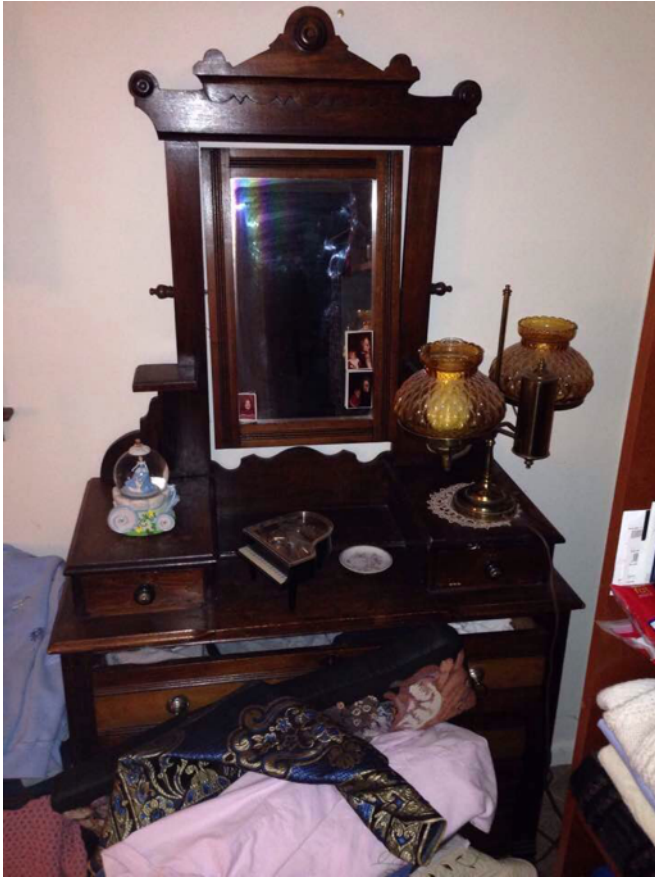

Antique Decorative Coffee Table.

Location: House • Living Room
Condition: Excellent

Size:

Title: Antique Decorative Coffee Table.

Description: Mint condition dark wood coffee table with decorative brass handles on the front. Includes a custom cut glass top that exactly matches the custom border. Small corner of glass is broken in the rear.

Title: Dining Table and Chairs.

Description: Wood dining table with 4 side chairs & 2 captain chairs. Table has leaf which stores inside table.

Dresser With Mirror.

Location: House • Moms Bedroom

Condition: Excellent

Size:

Title: Dresser With Mirror.

Description:

Game Table

Location: House • Great Room
Condition: Excellent

Size:

Title: Game Table

Description: Wood game table with lower shelf; hinged top opens up into larger surface.

Hutch Contents.

Location: House • Great Room

Condition: Excellent

Size:

Title: Hutch Contents.

Description:

Indian Brass-Inlaid Chest

Location: House • Great Room