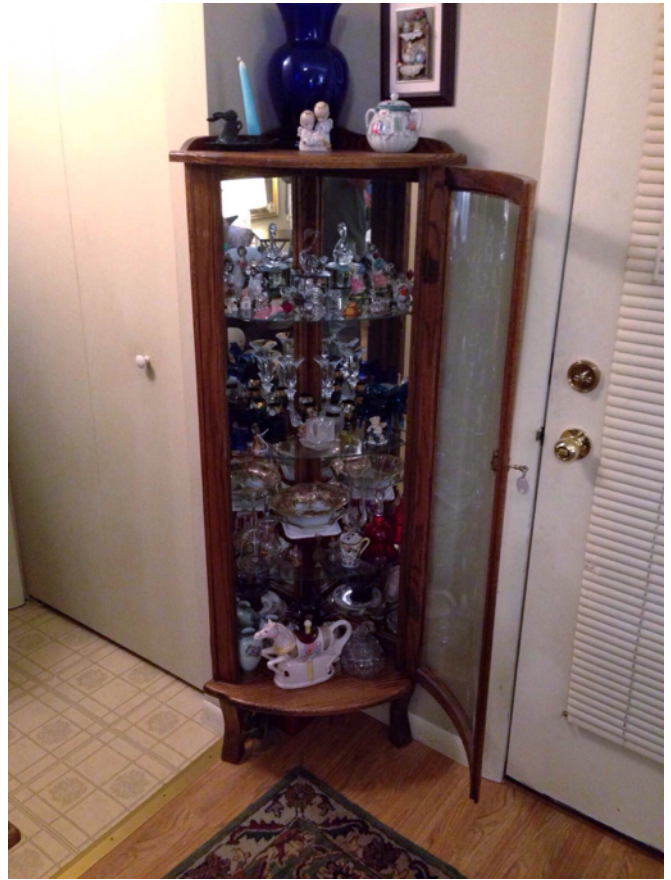

Antique Decorative Coffee Table.

Location: House • Living Room
Condition: Excellent

Size:

Title: Antique Decorative Coffee Table.

Description: Mint condition dark wood coffee table with decorative brass handles on the front. Includes a custom cut glass top that exactly matches the custom border. Small corner of glass is broken in the rear.

Condition: Excellent

Size:

Title: Curio Cabinet.

Description: Curved, lighted, wood and glass curio cabinet with door and 2 glass shelves

Curio Cabinet.

Location: House • Great Room
Condition: Excellent

Size:

Title: Curio Cabinet.

Description: Tall, lighted, wood and glass curio cabinet with five glass shelves

Curio Cabinet.

Location: House • Great Room
Condition: Excellent

Size:

Title: Curio Cabinet.

Description: Wood and glass, curved curio cabinet with four glass shelves

Title: Dining Table and Chairs.

Description: Wood dining table with 4 side chairs & 2 captain chairs. Table has leaf which stores inside table.

Dresser With Mirror.

Location: House • Moms Bedroom

Condition: Excellent