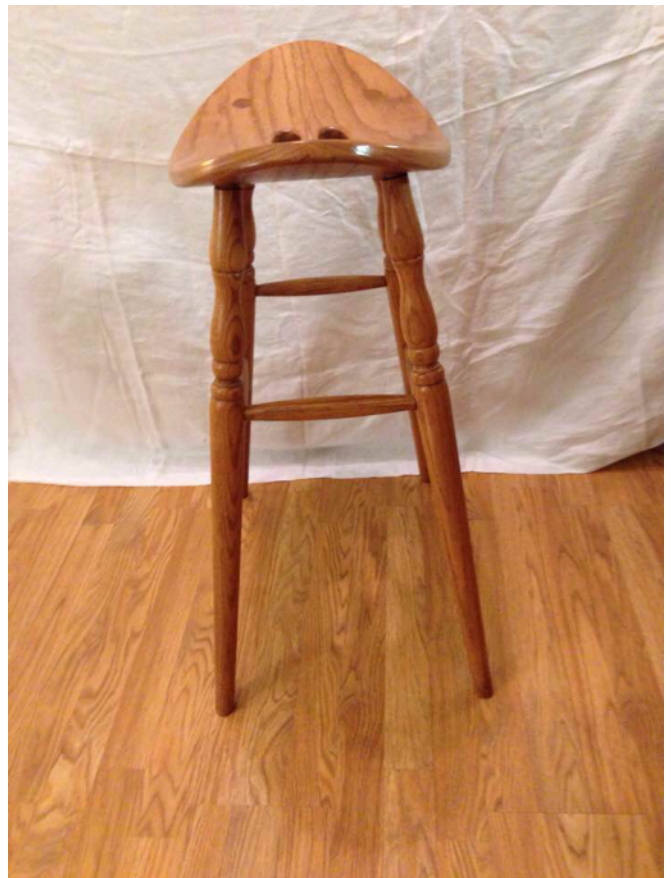

Antique Decorative Coffee Table.

Location: House • Living Room
Condition: Excellent

Size:

Title: Antique Decorative Coffee Table.

Description: Mint condition dark wood coffee table with decorative brass handles on the front. Includes a custom cut glass top that exactly matches the custom border. Small corner of glass is broken in the rear.

Stool With Flowered Embroidery.

Location: House • Great Room
Condition: Excellent

Size:

Title: Stool With Flowered Embroidery.

Description: Wood stool with maroon, embroidered top, and ornate legs. Top opens to reveal storage.

Stool, Saddle.

Location: House • Great Room

Condition: Excellent

Size:

Title: Stool, Saddle.

Description: Wood saddle stool

Tea Cart, Italian

Location: House • Great Room
Condition: Excellent

Size:

Title: Tea Cart, Italian

Description: Italian tea cart with lower shelf; top with inlaid design has side leaves which expand into circular surface.

Wood Cabinet with Door.

Location: House • Basement • Back Room
Condition: Excellent