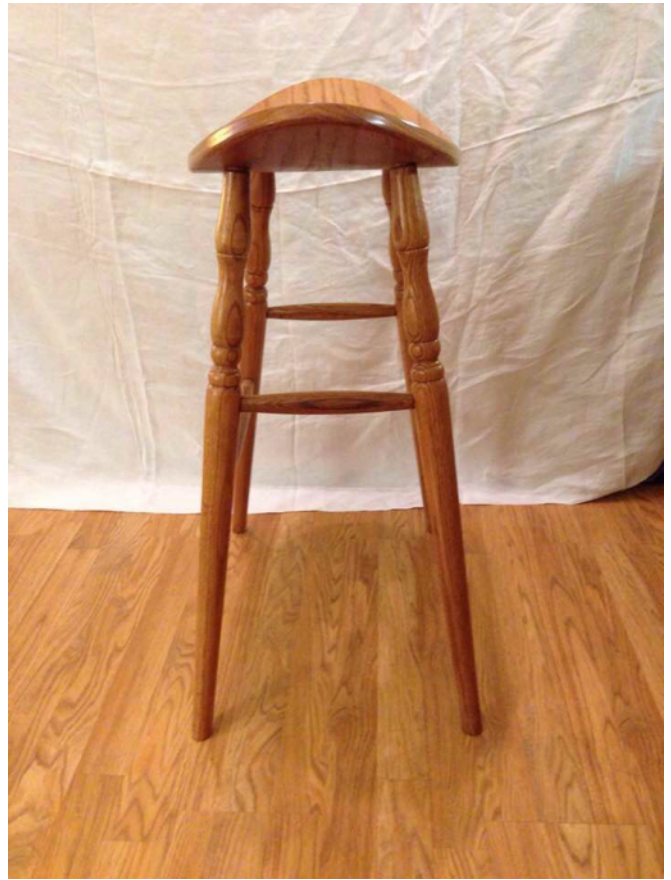

Antique Decorative Coffee Table.

Location: House • Living Room
Condition: Excellent

Size:

Title: Antique Decorative Coffee Table.

Description: Mint condition dark wood coffee table with decorative brass handles on the front. Includes a custom cut glass top that exactly matches the custom border. Small corner of glass is broken in the rear.

Stool With Flowered Embroidery.

Location: House • Great Room
Condition: Excellent

Size:

Title: Stool With Flowered Embroidery.

Description: Wood stool with maroon, embroidered top, and ornate legs. Top opens to reveal storage.

Stool, Saddle.

Location: House • Great Room

Condition: Excellent

Size:

Title: Stool, Saddle.

Description: Wood saddle stool

Tea Cart, Italian

Location: House • Great Room
Condition: Excellent